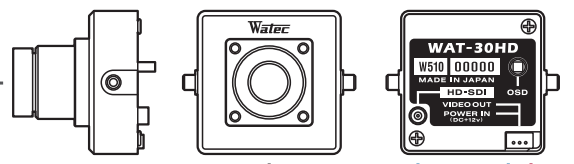

Accessories
 Options

WAT-30HD (G3.7)

Miniature lenses

-  M2520BC-12
-  M2920BC-12
-  M3718BC-12 (Standard)
-  M0620BC-12
-  M0820BC-12

Camera bracket

B001

Stand

MS50