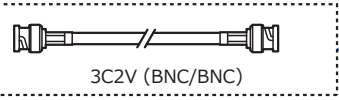

WAT-250D2

VIDEO OUT (BNC)

POWER IN (DC12V)

Cables

3C2V (BNC/BNC)

BNC

3C2V (BNC/RCA)

RCA