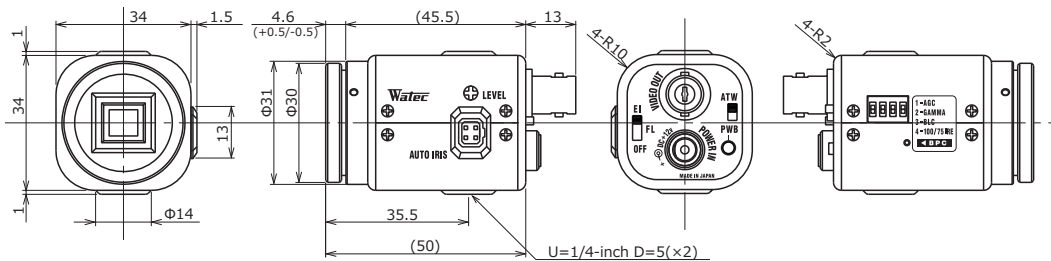

## Dimensions

## Specifications

Video standard		NTSC	PAL
Pick-up element		1/3 inch interline transfer CCD image sensor	
Number of effective pixels		768(H) × 494(V)	752(H) × 582(V)
Unit cell size		6.35µm(H) × 7.4µm(V)	6.5µm(H) × 6.25µm(V)
Imaging system		Ye, Cy, Mg, and G complementary color mosaic filters on chip	
Synchronizing system		Internal	
Scanning system		2:1 interlace	
Video output		Composite video, 1.0 V(p-p), 75Ω (Unbalanced)	
Resolution (H)		More than 540TVL (Center)	
Minimum illumination		0.02 lx F1.2 (AGC=ON)	
S/N		More than 50dB (AGC=0dB, γ=1.0)	
AE mode	Fixed	1/60, 1/100 sec.	1/50, 1/120 sec.
	EI	1/60 - 1/100000 sec. (Flicker suppression)	1/50 - 1/100000 sec. (Flicker suppression)
White balance		ATW (Color rolling suppression), PWB	
AGC	ON	0 - 38dB	
	OFF	0dB	
Gamma characteristics		γ=0.45(ON) / γ=1.0(OFF)	
Video level		100 IRE / 75 IRE	
Lens iris		Video / DC (EIAJ, Auto-select)	
Back light compensation		ON / OFF	
White blemish correction		Max 32 dots	
Power supply		DC+12V±10%	
Power consumption		1.74W (145mA)	
Operating temperature		-10 - +50°C	
Storage temperature		-30 - +70°C	
Operating / Storage humidity		95%RH or less (Without condensation)	
Lens mount		CS mount (Back focus adjustable)	
Weight		Approx. 86g	
Accessories		WPDC12 (DC plug), AIC-G (Iris plug), Hex. wrench	