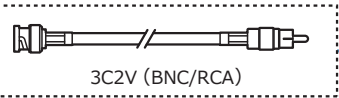

WAT-250D2

VIDEO OUT (BNC)

POWER IN (DC12V)

Cables

3C2V (BNC/BNC)

BNC

3C2V (BNC/RCA)

RCA