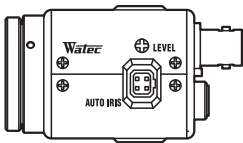

WAT-250D2

VIDEO OUT (BNC)