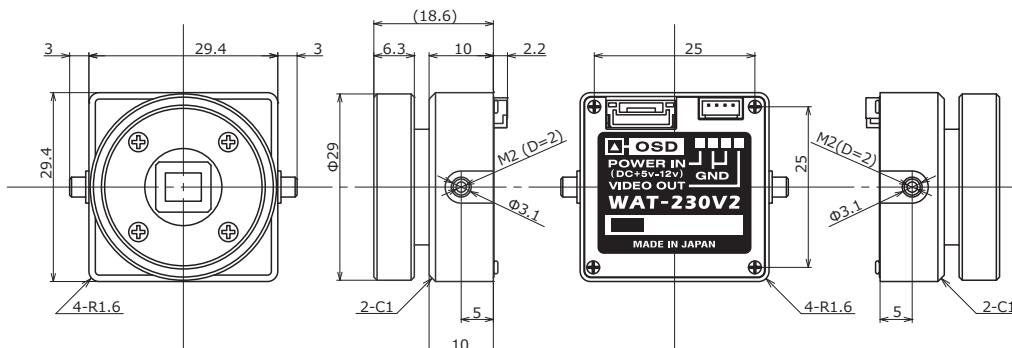

WAT-230V2/CS 1/4" Miniature Camera

Ultra-compact design for easy installation and limited space

Key features

- High resolution of 650TVL
- Min.illumination 0.05 lx F1.2
- Wide input voltage range (*DC 5V to 12V)
- Advanced setting available by OSD (On Screen Display) through an optional controller

Dimensions

Specifications

Video standard	NTSC	PAL
Pick-up element	1/4 inch interline transfer CCD image sensor	
Number of effective pixels	976(H) × 494(V)	976(H) × 582(V)
Unit cell size	3.75μm(H) × 5.56μm(V)	3.75μm(H) × 4.69μm(V)
Imaging system	Ye, Cy, Mg, and G complementary color mosaic filters on chip	
Synchronizing system	Internal	
Scanning system	2:1 interlace	
Video output	Composite video, 1.0 V(p-p), 75Ω (Unbalanced)	
Resolution (H)	More than 650TVL (Center)	
Minimum illumination	0.05 lx F1.2	
S/N	More than 50dB	
Function settings	OSD(On Screen Display) operated by optional remote controller	
AE mode	Fixed	1/60, 1/100 sec. 1/50, 1/120 sec.
	EI	1/250, 1/500, 1/1000, 1/2000, 1/4000, 1/10000 sec. 1/60 - 1/100000 sec. 1/50 - 1/100000 sec.
White balance	ATW, PUSH, USER1, USER2, ANTI CR, MANUAL, PUSH LOCK	
AGC	ON	0 - 45dB
	OFF	0dB
MGC	8 steps (Selectable)	
Gamma characteristics	γ≈0.45	
Noise reduction	2DNR ON / OFF	
Back light compensation	OFF / BLC / HLC	
White blemish correction	Max 64 dots	
Privacy mask	8 masks	
Mirror image	OFF / H-FLIP	
Video level	0 - 255 (BRIGHTNESS)	
Setup level	7.5 IRE	0 IRE
Output switching	AUTO / COLOR / BW	
Sharpness	0 - 255 (SHARPNESS)	
Power supply	DC+5V - +12V	
Power consumption	0.775W/155mA (DC+5V), 0.75W/125mA (DC+6V), 0.78W/65mA (DC+12V)	
Operating temperature	-10 - +50°C	
Storage temperature	-30 - +70°C	
Operating / Storage humidity	95% RH or less (Without condensation)	
Lens mount	CS mount	
Weight	Approx. 28g	
Accessory	4P cable	

Accessories
 Options

CS-mount lenses

- 13VM308ASIR II
- 13VM1040ASIR
- T4Z2813CS-IR-2
- T5Z8513CS-IR

WAT-230V2/CS

Remote control

RC-01

Cable

4P cable (300mm)