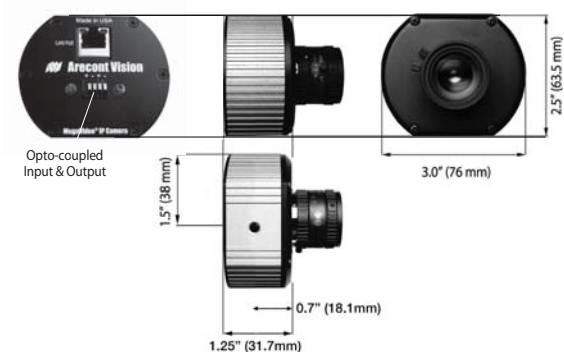

### Mechanical

- 3"W (76 mm) x 2.5"H (63.5 mm) x 1.25"D (31.7mm) (w/o lens)
- 5.8oz (164 grams) (w/o lens)
- C/CS lens mount